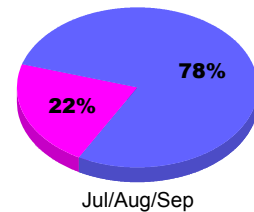

**Membership Results
2012-2013**

**Membership
2011-2012**

Month	Net Memb Goal	Actual New Memb	Actual Dropped Memb	Gain/Loss of Memb	Gain/Loss of Memb
Jul/Aug/Sep	0	37	-112	-75	20
Totals	0	37	-112	-75	20

Membership Results 2012-2013

Goal, New, Dropped, Gain/Loss

Comparison of Membership Gain/Loss

Current Year Compared to the Previous Year

Gender Comparison 2012-2013

Jul/Aug/Sep

Male Female